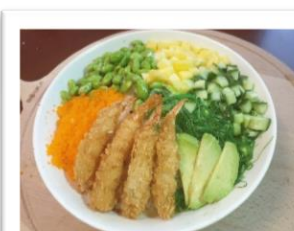

POKÉ BOWL

Garnalen

€ 11,80

Met gefrituurde garnalen en viskuit