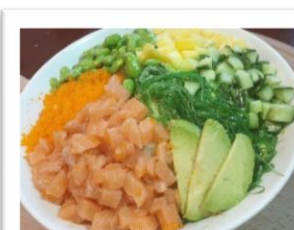

Zalm

€ 11,80

Met zalm, krab, surimi en viskuit