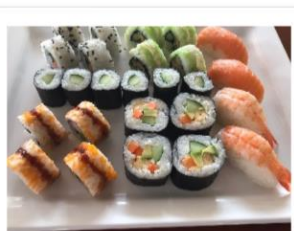

Sushi box A

€ 16,90

18 sushi stukjes: ura maki(4st), california maki(4st), futo maki(4st), ebi nigiri(2st), zalm sashimi(4st), zeewier, gemberRoze

Sushi box B

€ 21,90

26 sushi stukjes: futo maki(4st), ura maki(4st), kappa maki(6st), california maki(4st), sake nigiri(2st), ebi nigiri(2st), veggy maki(4st)